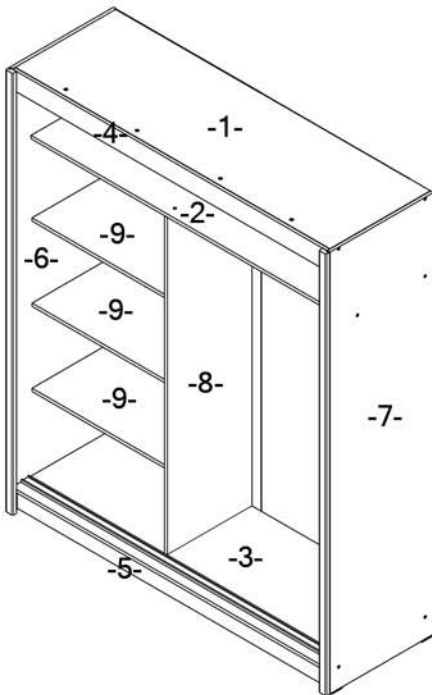

CRAFT

150/203

	CRAFT 150	CRAFT 203	
	DIMENSIUNE		PACHET
-1-	1468x565	1968x565	1/3
-2-	1468x476	1968x476	1/3
-3-	1468x581	1968x581	1/3
-4-	1468x70	1968x70	1/3
-5-	2x 1468x100	2x 1968x100	1/3
-6-	2150x585	2150x585	2/3
-7-	2150x585	2150x585	2/3
-8-	1642x476	1642x476	2/3
-9-	3x 600x470	3x 600x470	2/3
-10-	2x 2050x740	2x 2050x1005	3/3
-11-	2x 1990x750	2x 1990x1015	3/3

A	B	C	D	E	F	G
x34	x4	x4	x16	x14	x28	x4
H	J	K	L	M	N	P
x12	x1	x2	x1	x2	x8	x4
R	S	T	U	V	W	
x4	x2	x8	x140	x2	x10	

8

7

9

10

11

a=b!