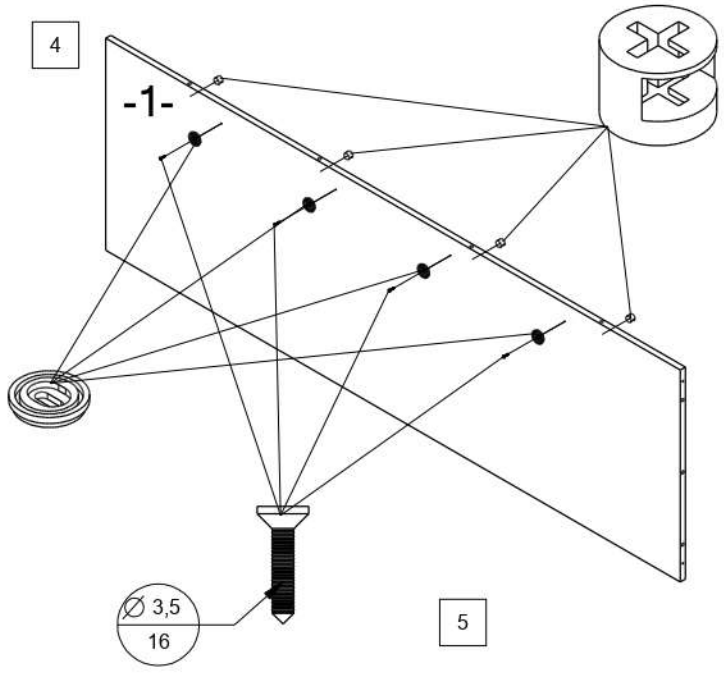

CRAFT

150/203

	CRAFT 150	CRAFT 203	
	DIMENSIUNE		PACHET
-1-	1468x565	1968x565	1/3
-2-	1468x476	1968x476	1/3
-3-	1468x581	1968x581	1/3
-4-	1468x70	1968x70	1/3
-5-	2x 1468x100	2x 1968x100	1/3
-6-	2150x585	2150x585	2/3
-7-	2150x585	2150x585	2/3
-8-	1642x476	1642x476	2/3
-9-	3x 600x470	3x 600x470	2/3
-10-	2x 2050x740	2x 2050x1005	3/3
-11-	2x 1990x750	2x 1990x1015	3/3

A	B	C	D	E	F	G
x34	x4	x4	x16	x14	x28	x4
H	J	K	L	M	N	P
x12	x1	x2	x1	x2	x8	x4
R	S	T	U	V	W	
x4	x2	x8	x140	x2	x10	

8

7

9

10

11

a=b!