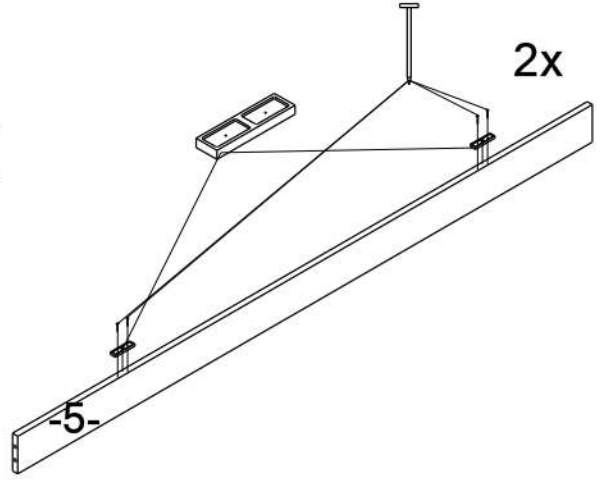

CRAFT

150/203

	CRAFT 150	CRAFT 203	
	DIMENSIUNE		PACHET
-1-	1468x565	1968x565	1/3
-2-	1468x476	1968x476	1/3
-3-	1468x581	1968x581	1/3
-4-	1468x70	1968x70	1/3
-5-	2x 1468x100	2x 1968x100	1/3
-6-	2150x585	2150x585	2/3
-7-	2150x585	2150x585	2/3
-8-	1642x476	1642x476	2/3
-9-	3x 600x470	3x 600x470	2/3
-10-	2x 2050x740	2x 2050x1005	3/3
-11-	2x 1990x750	2x 1990x1015	3/3

A	B	C	D	E	F	G
x34	x4	x4	x16	x14	x28	x4
H	J	K	L	M	N	P
x12	x1	x2	x1	x2	x8	x4
R	S	T	U	V	W	
x4	x2	x8	x140	x2	x10	

8

7

9

10

11

a=b!