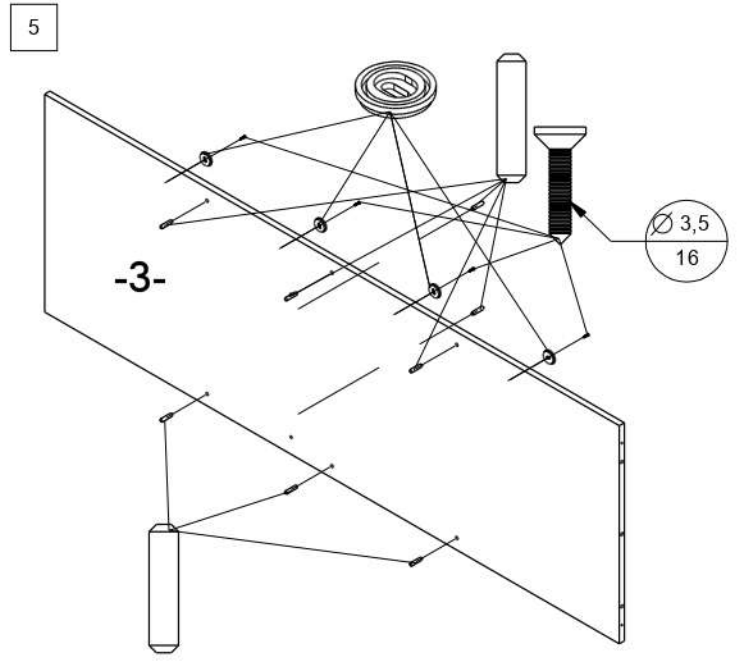

CRAFT

150/203

	CRAFT 150	CRAFT 203	
	DIMENSIUNE		PACHET
-1-	1468x565	1968x565	1/3
-2-	1468x476	1968x476	1/3
-3-	1468x581	1968x581	1/3
-4-	1468x70	1968x70	1/3
-5-	2x 1468x100	2x 1968x100	1/3
-6-	2150x585	2150x585	2/3
-7-	2150x585	2150x585	2/3
-8-	1642x476	1642x476	2/3
-9-	3x 600x470	3x 600x470	2/3
-10-	2x 2050x740	2x 2050x1005	3/3
-11-	2x 1990x750	2x 1990x1015	3/3

A	B	C	D	E	F	G
x34	x4	x4	x16	x14	x28	x4
H	J	K	L	M	N	P
x12	x1	x2	x1	x2	x8	x4
R	S	T	U	V	W	
x4	x2	x8	x140	x2	x10	

8

7

9

10

11

a=b!