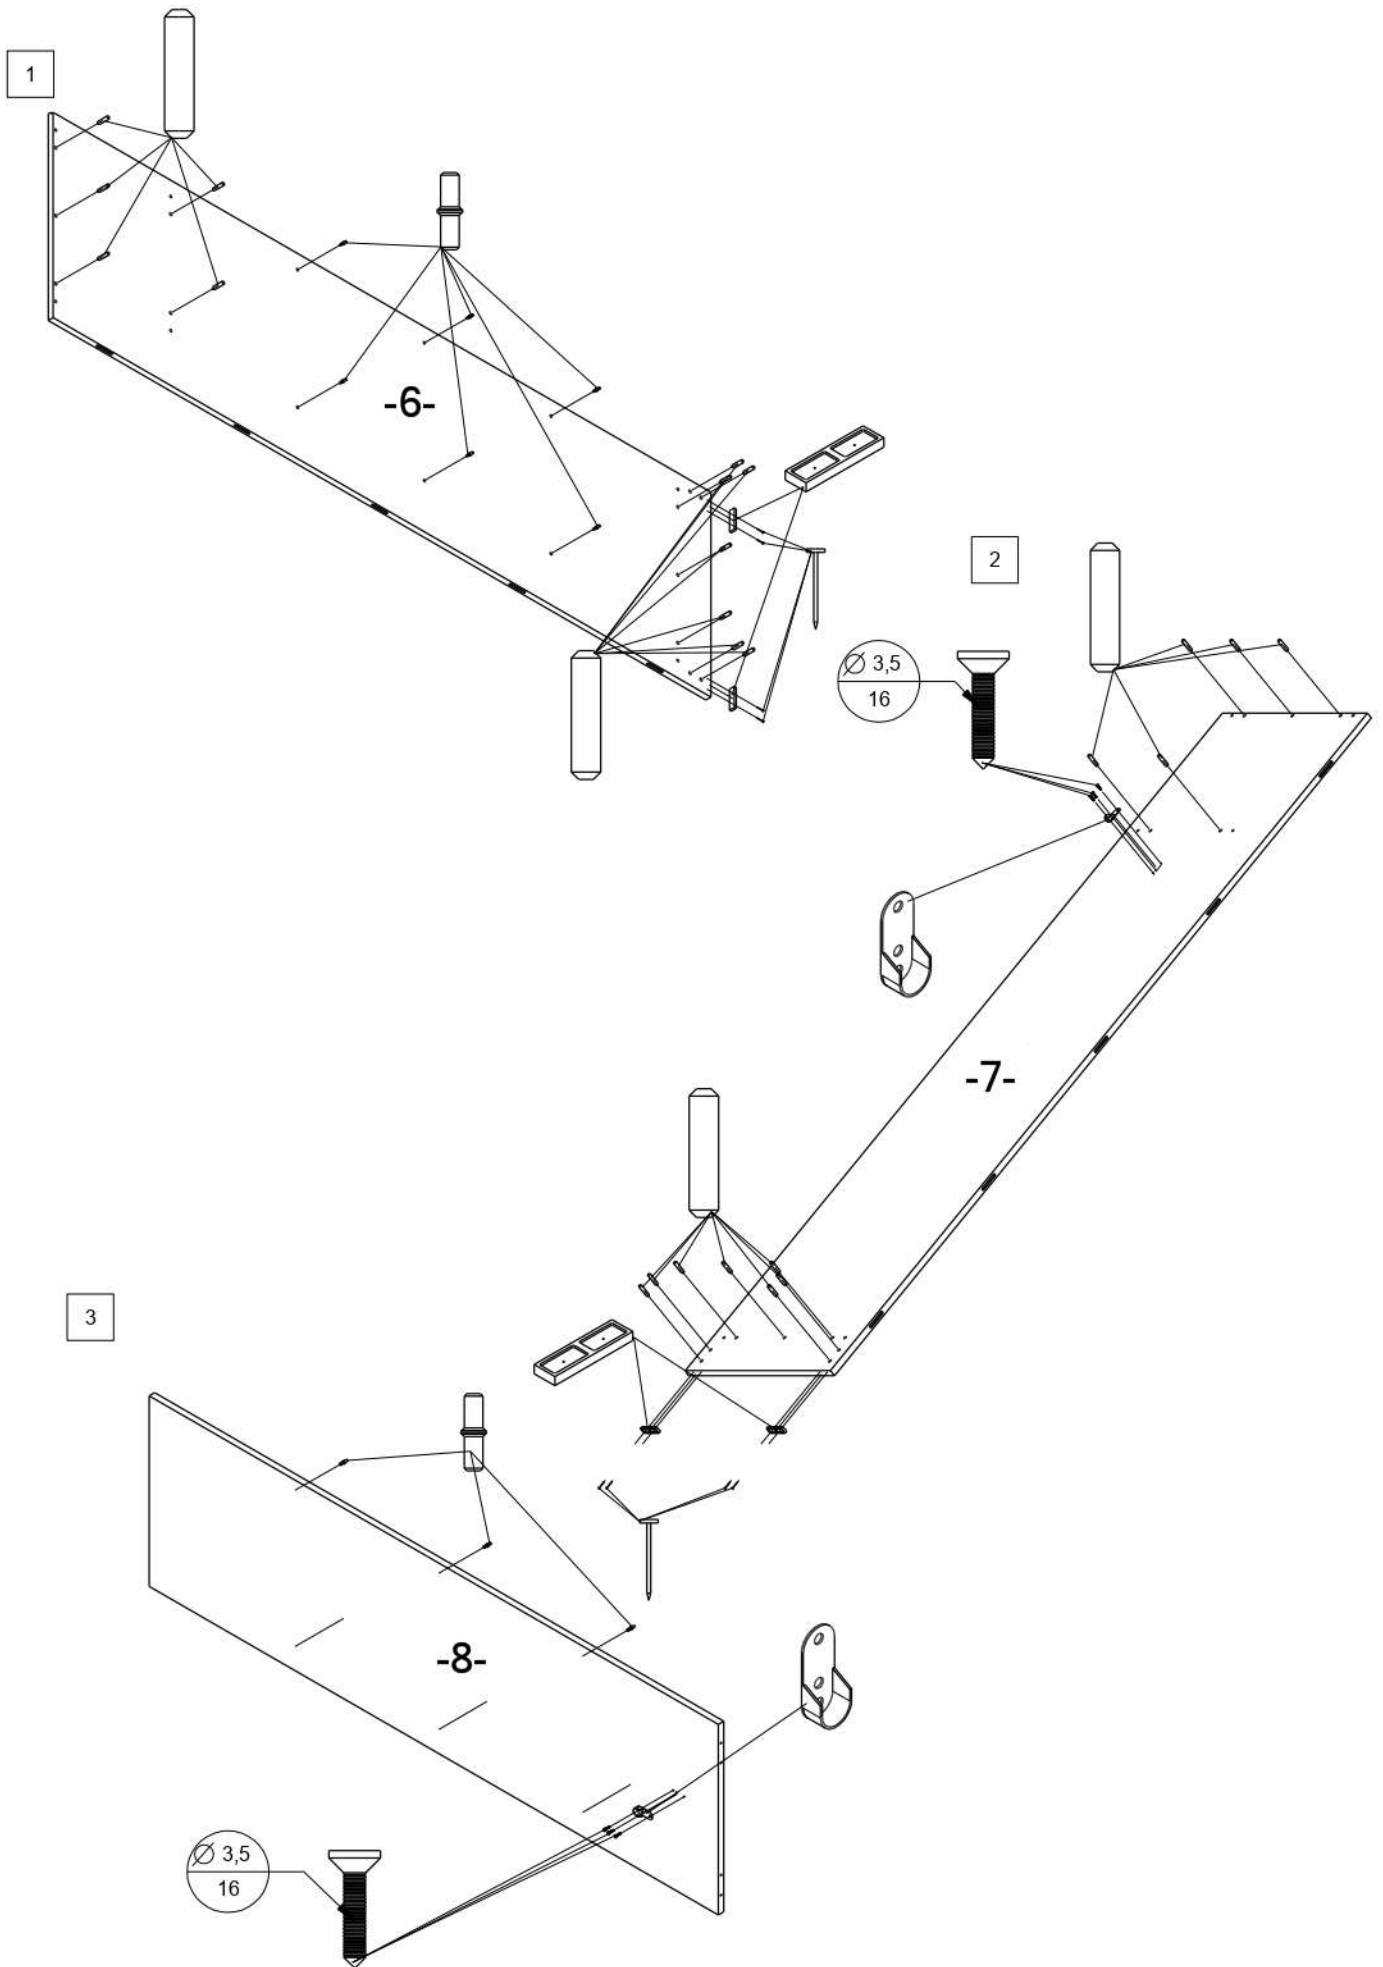

CRAFT

150/203

	CRAFT 150	CRAFT 203	
	DIMENSIUNE		PACHET
-1-	1468x565	1968x565	1/3
-2-	1468x476	1968x476	1/3
-3-	1468x581	1968x581	1/3
-4-	1468x70	1968x70	1/3
-5-	2x 1468x100	2x 1968x100	1/3
-6-	2150x585	2150x585	2/3
-7-	2150x585	2150x585	2/3
-8-	1642x476	1642x476	2/3
-9-	3x 600x470	3x 600x470	2/3
-10-	2x 2050x740	2x 2050x1005	3/3
-11-	2x 1990x750	2x 1990x1015	3/3

A	B	C	D	E	F	G
x34	x4	x4	x16	x14	x28	x4
H	J	K	L	M	N	P
x12	x1	x2	x1	x2	x8	x4
R	S	T	U	V	W	
x4	x2	x8	x140	x2	x10	

8

7

9

10

11

a=b!