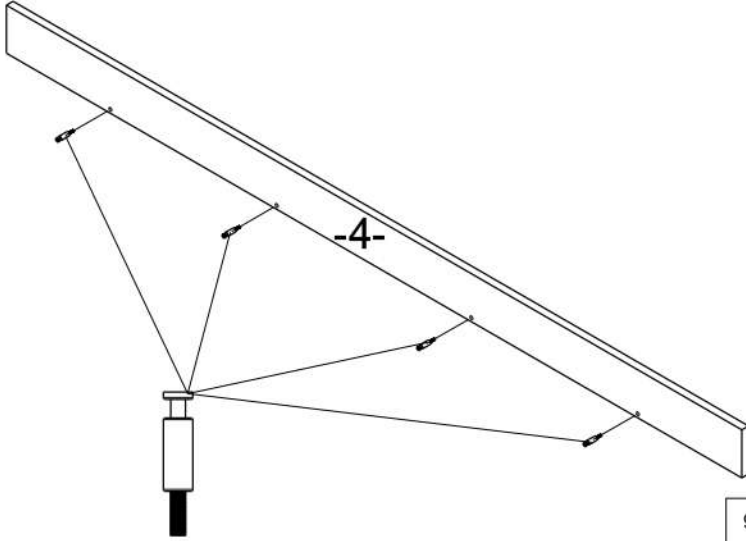

CRAFT

150/203

	CRAFT 150	CRAFT 203	
	DIMENSIUNE		PACHET
-1-	1468x565	1968x565	1/3
-2-	1468x476	1968x476	1/3
-3-	1468x581	1968x581	1/3
-4-	1468x70	1968x70	1/3
-5-	2x 1468x100	2x 1968x100	1/3
-6-	2150x585	2150x585	2/3
-7-	2150x585	2150x585	2/3
-8-	1642x476	1642x476	2/3
-9-	3x 600x470	3x 600x470	2/3
-10-	2x 2050x740	2x 2050x1005	3/3
-11-	2x 1990x750	2x 1990x1015	3/3

A	B	C	D	E	F	G
x34	x4	x4	x16	x14	x28	x4
H	J	K	L	M	N	P
x12	x1	x2	x1	x2	x8	x4
R	S	T	U	V	W	
x4	x2	x8	x140	x2	x10	

8

7

9

10

11

a=b!