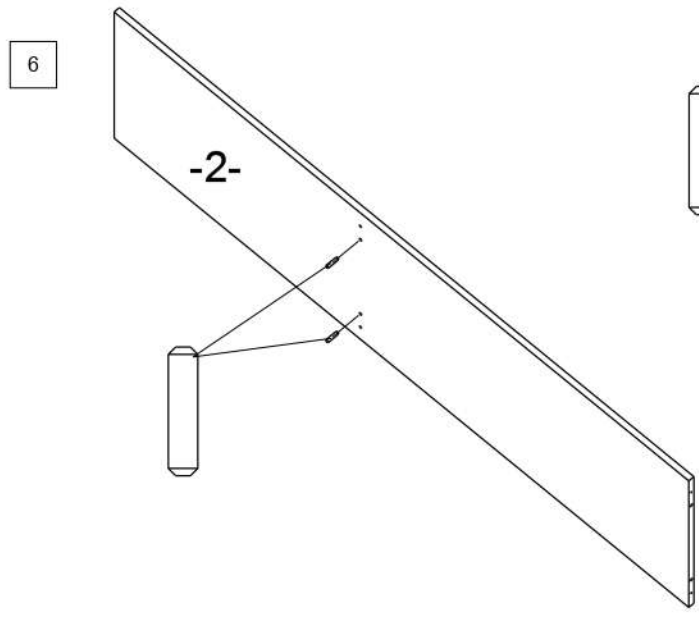

CRAFT

150/203

	CRAFT 150	CRAFT 203	
	DIMENSIUNE		PACHET
-1-	1468x565	1968x565	1/3
-2-	1468x476	1968x476	1/3
-3-	1468x581	1968x581	1/3
-4-	1468x70	1968x70	1/3
-5-	2x 1468x100	2x 1968x100	1/3
-6-	2150x585	2150x585	2/3
-7-	2150x585	2150x585	2/3
-8-	1642x476	1642x476	2/3
-9-	3x 600x470	3x 600x470	2/3
-10-	2x 2050x740	2x 2050x1005	3/3
-11-	2x 1990x750	2x 1990x1015	3/3

A	B	C	D	E	F	G
x34	x4	x4	x16	x14	x28	x4
H	J	K	L	M	N	P
x12	x1	x2	x1	x2	x8	x4
R	S	T	U	V	W	
x4	x2	x8	x140	x2	x10	

8

7

9

10

11

a=b!