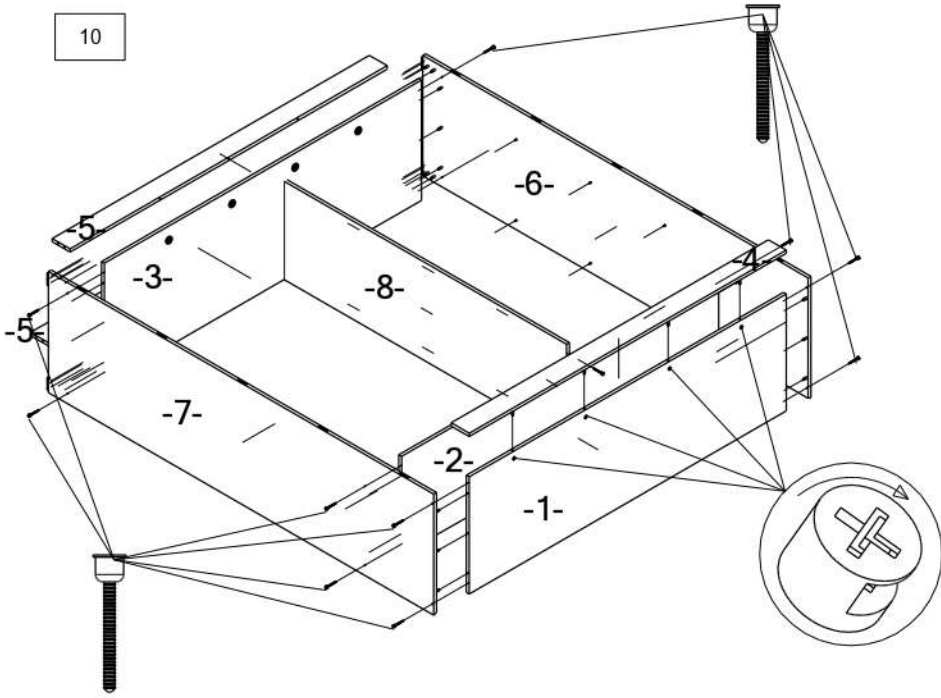

CRAFT

150/203

	CRAFT 150	CRAFT 203	
	DIMENSIUNE		PACHET
-1-	1468x565	1968x565	1/3
-2-	1468x476	1968x476	1/3
-3-	1468x581	1968x581	1/3
-4-	1468x70	1968x70	1/3
-5-	2x 1468x100	2x 1968x100	1/3
-6-	2150x585	2150x585	2/3
-7-	2150x585	2150x585	2/3
-8-	1642x476	1642x476	2/3
-9-	3x 600x470	3x 600x470	2/3
-10-	2x 2050x740	2x 2050x1005	3/3
-11-	2x 1990x750	2x 1990x1015	3/3

A	B	C	D	E	F	G
x34	x4	x4	x16	x14	x28	x4
H	J	K	L	M	N	P
x12	x1	x2	x1	x2	x8	x4
R	S	T	U	V	W	
x4	x2	x8	x140	x2	x10	

8

7

9

10

11

a=b!