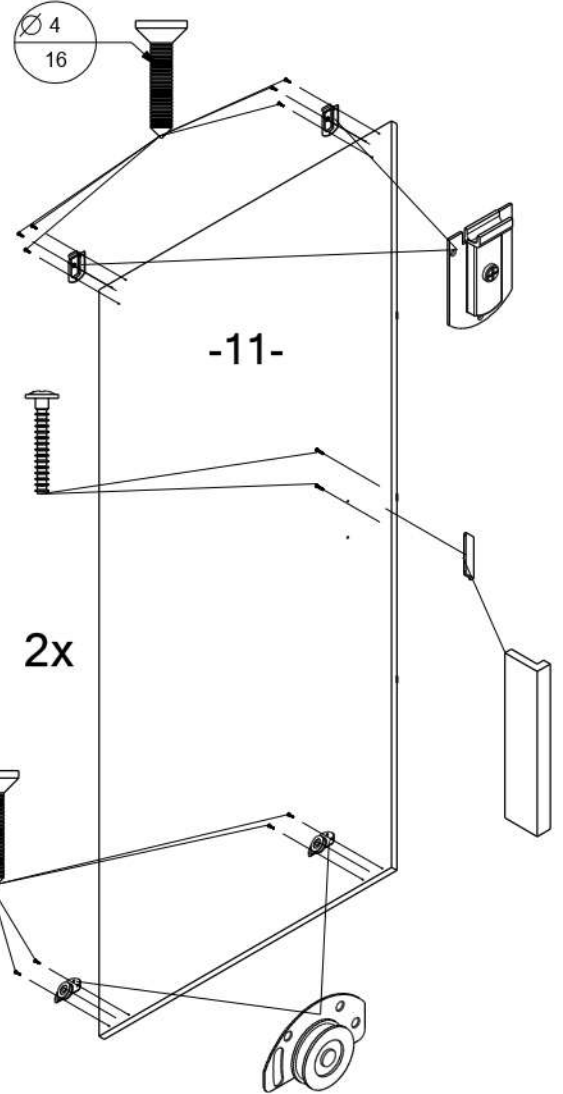

CRAFT

150/203

	CRAFT 150	CRAFT 203	
	DIMENSIUNE		PACHET
-1-	1468x565	1968x565	1/3
-2-	1468x476	1968x476	1/3
-3-	1468x581	1968x581	1/3
-4-	1468x70	1968x70	1/3
-5-	2x 1468x100	2x 1968x100	1/3
-6-	2150x585	2150x585	2/3
-7-	2150x585	2150x585	2/3
-8-	1642x476	1642x476	2/3
-9-	3x 600x470	3x 600x470	2/3
-10-	2x 2050x740	2x 2050x1005	3/3
-11-	2x 1990x750	2x 1990x1015	3/3

A	B	C	D	E	F	G
x34	x4	x4	x16	x14	x28	x4
H	J	K	L	M	N	P
x12	x1	x2	x1	x2	x8	x4
R	S	T	U	V	W	
x4	x2	x8	x140	x2	x10	

8

7

9

10

11

a=b!